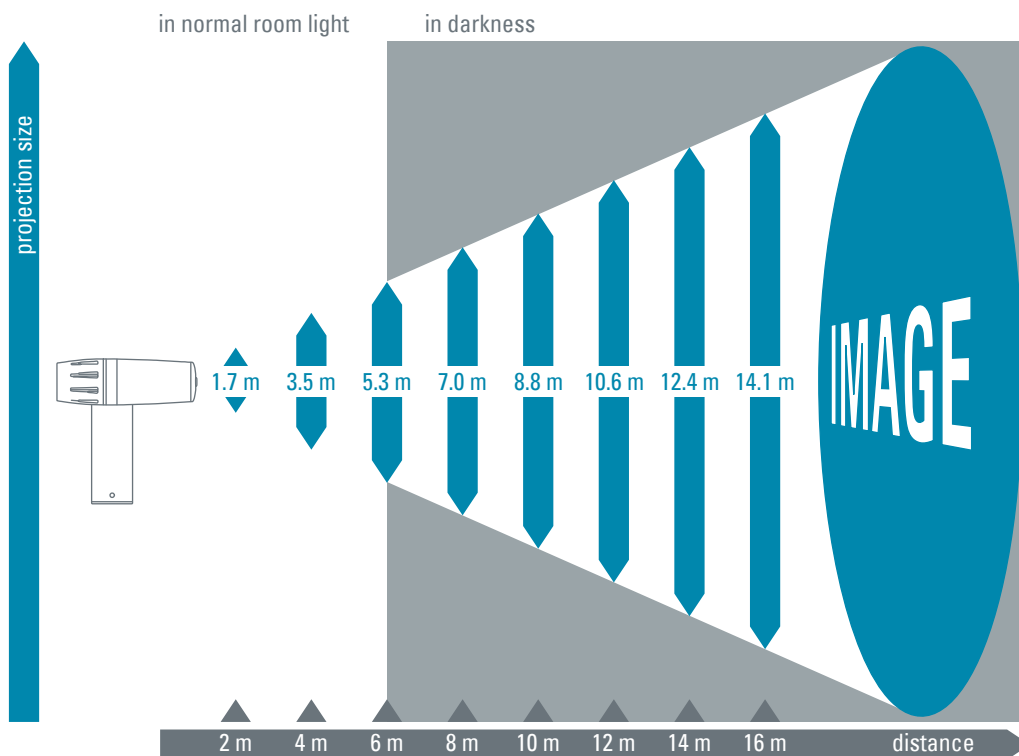

Wide Angle Lens Kit 45 mm PHOS 25-85 outdoor

item:	Wide Angle Lens Kit 45 mm PHOS 25-85 outdoor
compatible systems:	PHOS 25 - 45 - 65 - 85
gobo size | image size:	50 mm | 40 mm
item number :	02010810 – white 02010820 – black 02010830 – silver
RRP incl. 19% VAT:	381.00 €
RRP excl. 19% VAT:	320.00 €