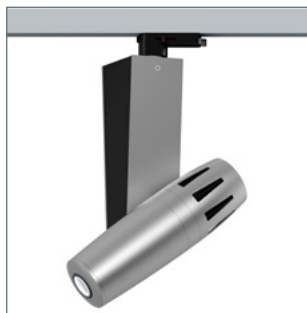

PHOS LT

PHOS 25 LT

22 W | 1800 lumens

20025210 – white

20025220 – black

20025230 – silver

857.00 € | 720.00 €

PHOS 45 LT

40 W | 2700 lumens

20045210 – white

20045220 – black

20045230 – silver

1185.00 € | 995.00 €

PHOS 65 LT

60 W | 3800 lumens

20065210 – white

20065220 – black

20065230 – silver

1476.00 € | 1240.00 €

PHOS 85 LT

80 W | 5750 lumens

20085210 – white

20085220 – black

20085230 – silver

1643.00 € | 1380.00 €

recommended retail price incl. 19% VAT | recommended retail price excl. 19% VAT

*We reserve the right to make technical and optical modifications. Our general terms and conditions apply.
All prices are the manufacturer's recommended retail prices (RRP) and can be subject to change without prior notification.*