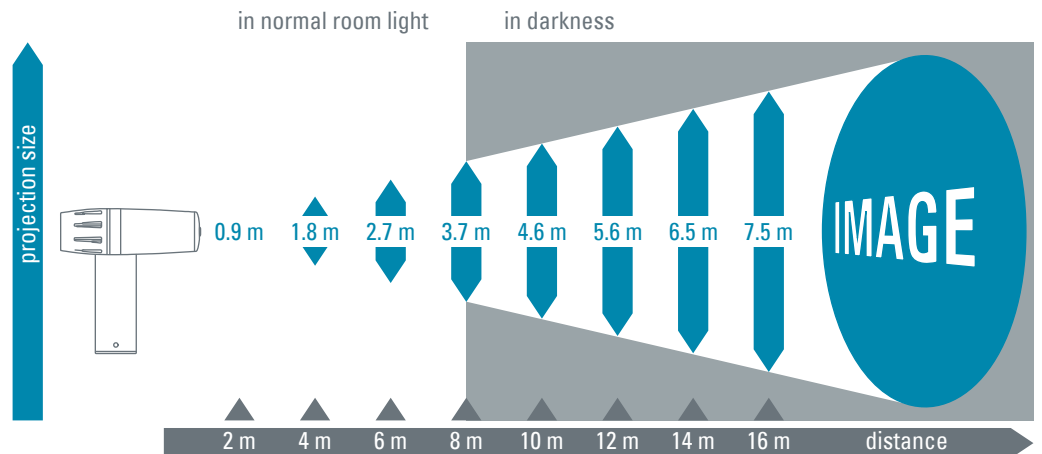

## Standard Lens 85 mm (included)

item:	<b>Standard Lens, f = 85 mm</b>
compatible systems:	all PHOS LED Projectors
gobo size   image size:	50 mm   40 mm
item number :	09955120
<b>RRP incl. 19% VAT:</b>	<b>69.10 €</b>
RRP excl. 19% VAT:	58.00 €