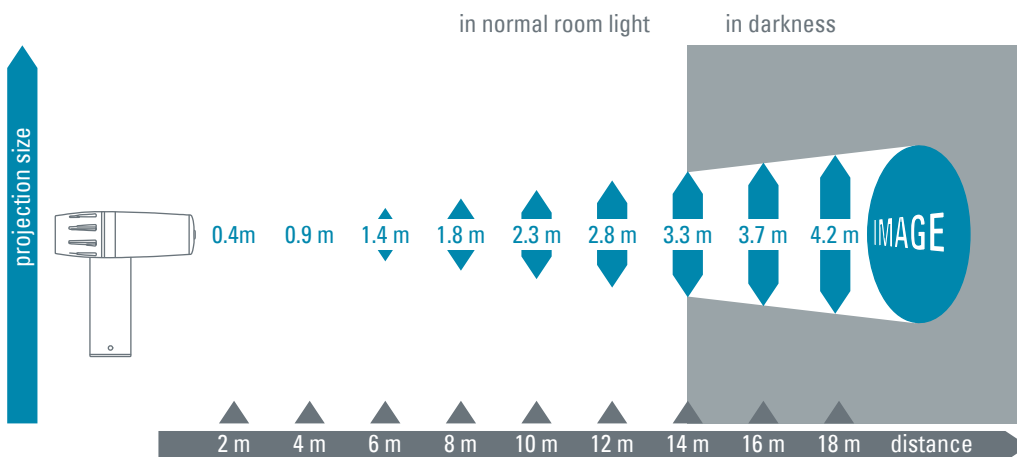

Tele Booster PHOS 25-85

item:	Tele Booster PHOS 25-85
compatible systems:	PHOS 25 - 45 - 65
gobo size | image size:	37.5 mm | 20 mm
item number :	02011030
RRP incl. 19% VAT:	274.00 €
RRP excl. 19% VAT:	230.00 €