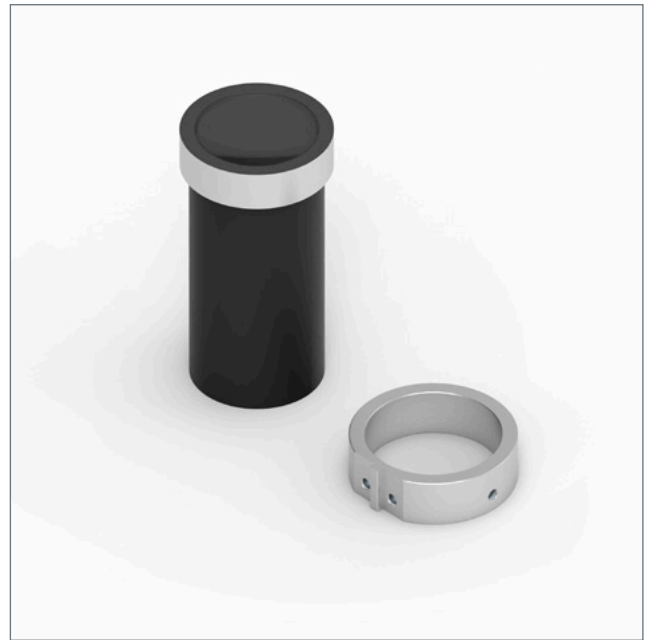

Wide Angle Lens Kit 45 mm PHOS 25-85