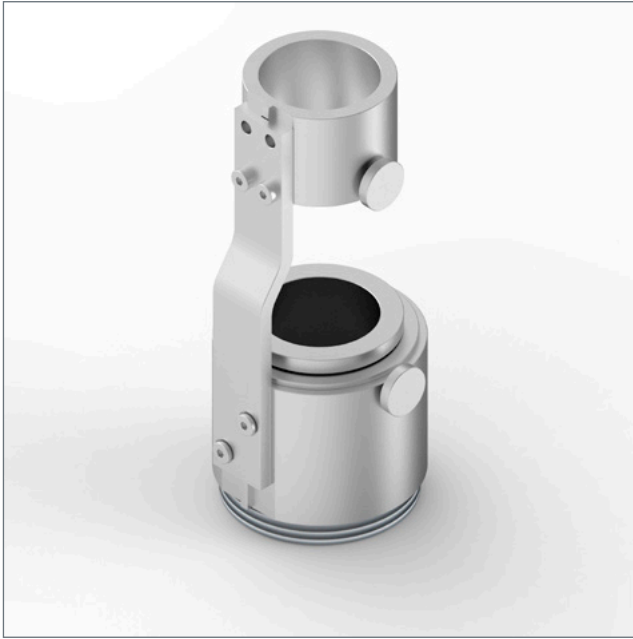

Tele Booster PHOS 25-85

item:	Tele Booster PHOS 25-85
compatible systems:	PHOS 25 - 45 - 65
gobo size | image size:	37.5 mm | 20 mm
item number :	02011030
RRP incl. 19% VAT:	274.00 €
RRP excl. 19% VAT:	230.00 €