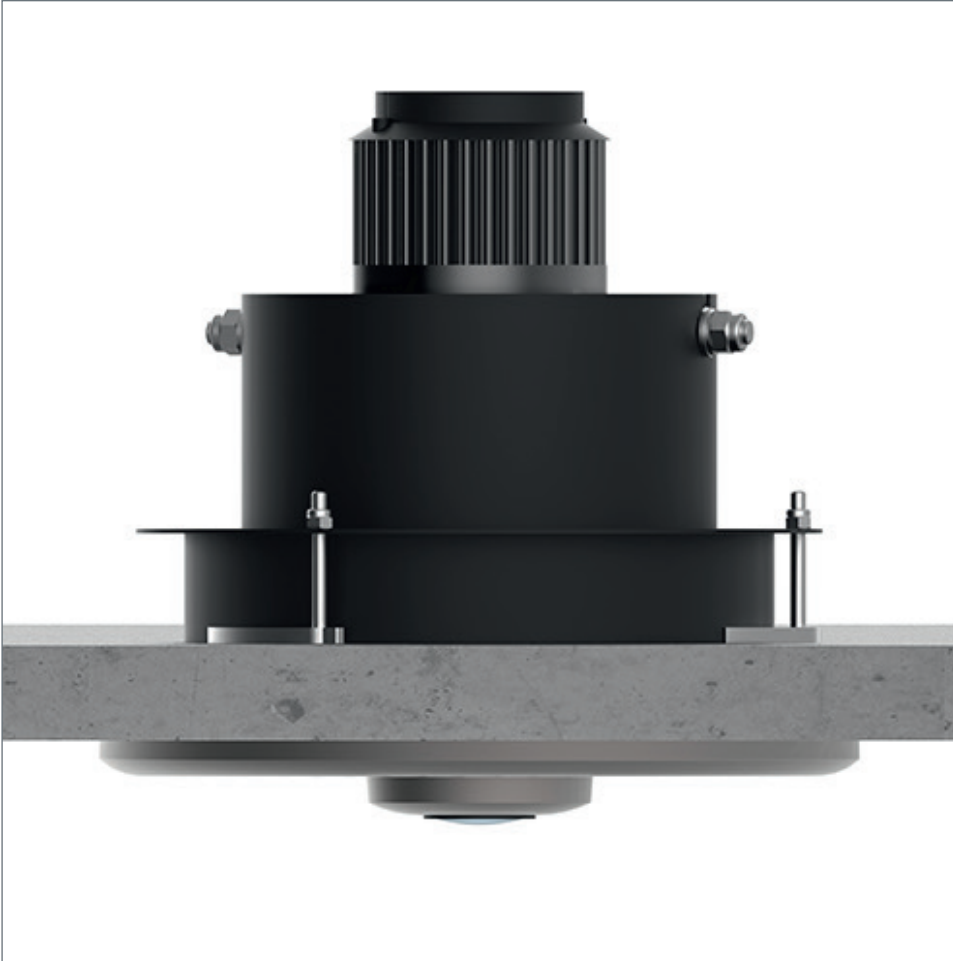

### PHOS 85 downlight

80 W | 5750 lumens

20085310 – white

20085320 – black

20085330 – silver

**1643.00 €** | 1380.00 €

**recommended retail price incl. 19% VAT** | recommended retail price excl. 19% VAT