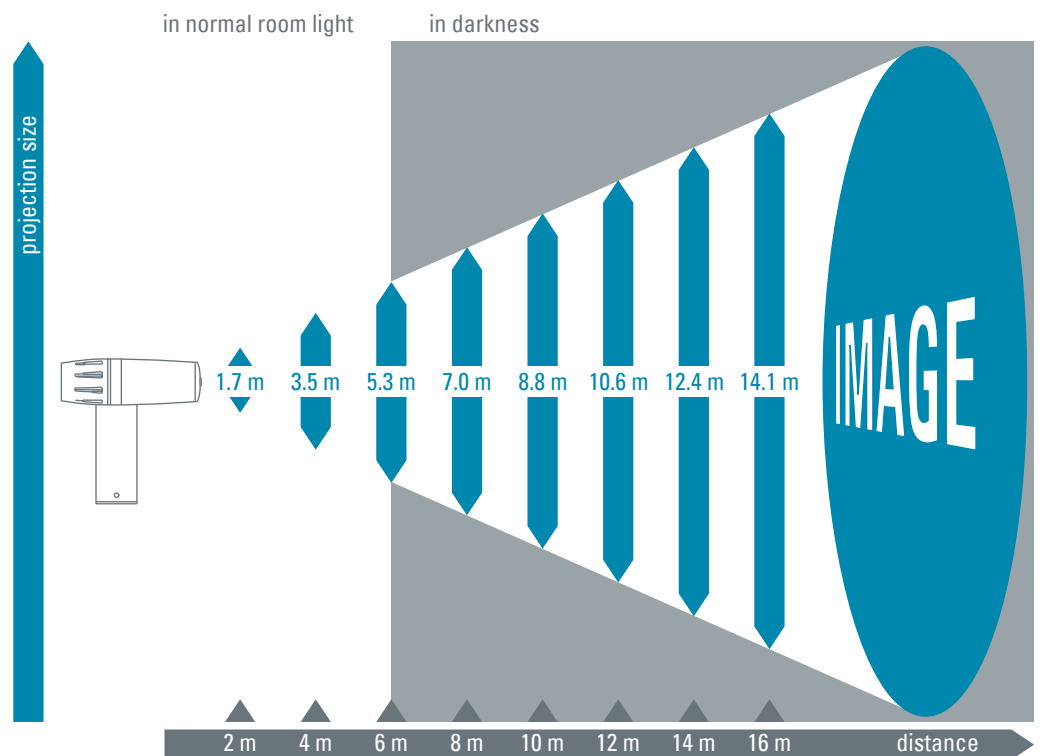

item: **Wide Angle Lens Kit 45 mm PHOS 25-85**
compatible systems: PHOS 25 - 45 - 65 - 85
gobo size | image size: 50 mm | 40 mm
item number : 02010920

RRP incl. 19% VAT: 274.00 €
RRP excl. 19% VAT: 230.00 €