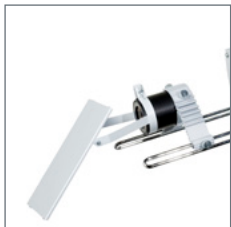

Deflection Mirror wide Is mounted on the lens to re-direct the projection beam. The angle can be freely adjusted. For 45 mm wide angle lenses.	01004110 – white	82.20 € incl. 19% VAT
	01004120 – black	69.00 € excl. 19% VAT
	01004130 – silver